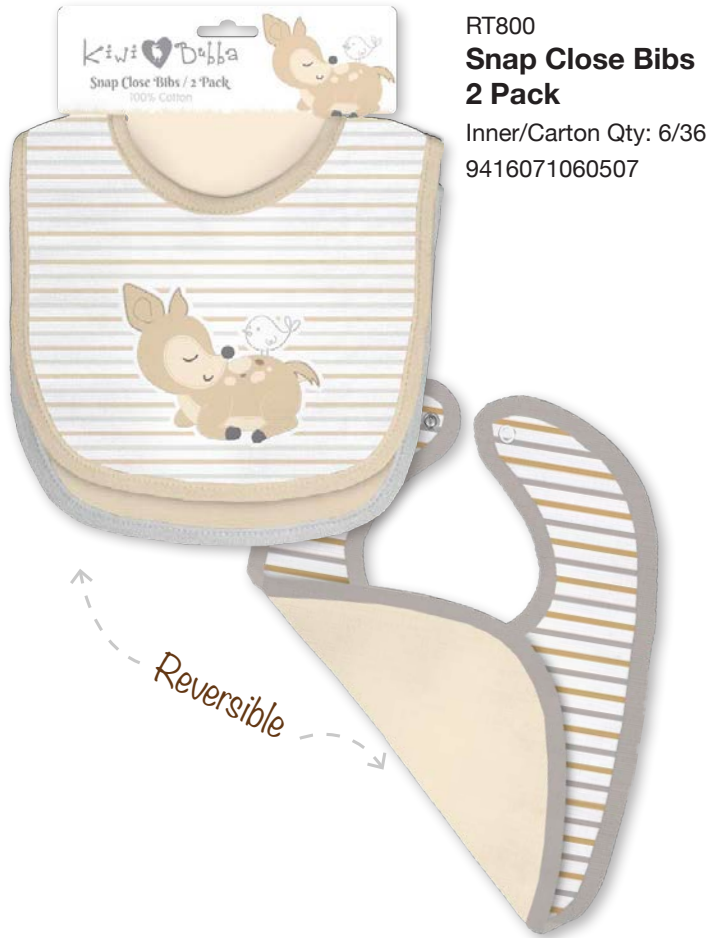

**Men's Waterproof Slipper Boot  
Charcoal, Sizes 7-12**

Carton Qty: 6 pairs one each size  
9420058006723

TSW18013

**Kids Waterproof Slipper Boot  
Charcoal & Pink, Sizes 11-3**

Carton Qty: 12 pairs assorted  
9420058006709