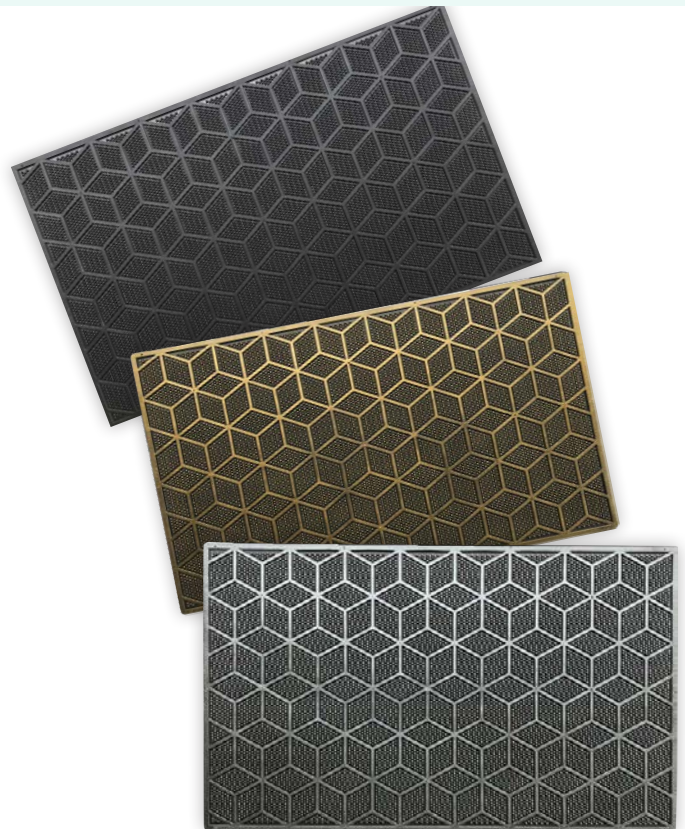

RVM02

Rubber Geo Door Mat

400 x 600mm

Carton Qty: 10
9416071049243