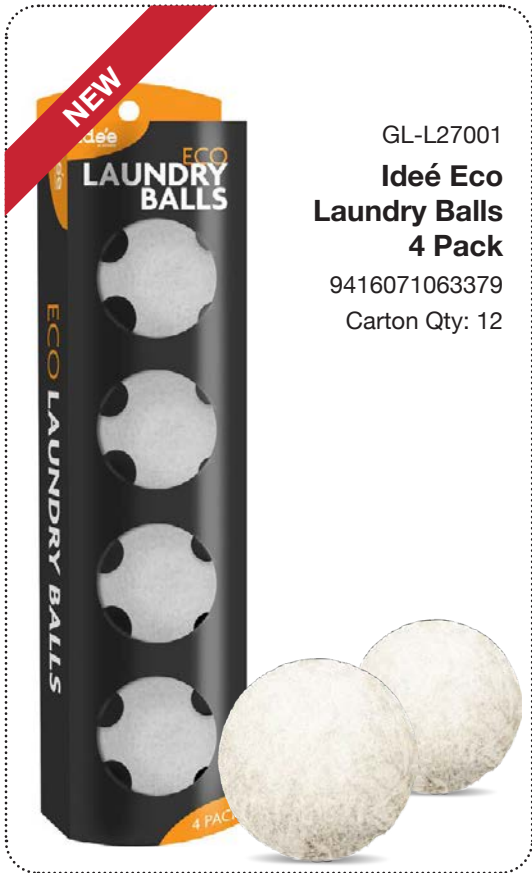

GL-L27001
**Ideé Eco
Laundry Balls
4 Pack**
9416071063379
Carton Qty: 12