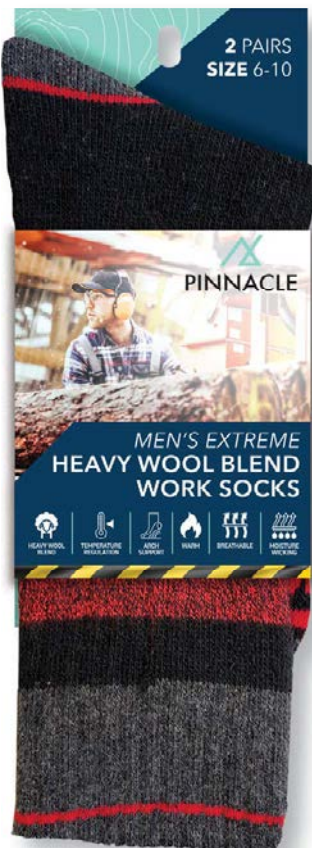

9416071061481

**Men's Extreme
Heavy Wool Blend,
2 Pack**

Inner/Ctn Qty: 6/36

PN916

Size 6-10

9416071062044

PN917

Size 11-13