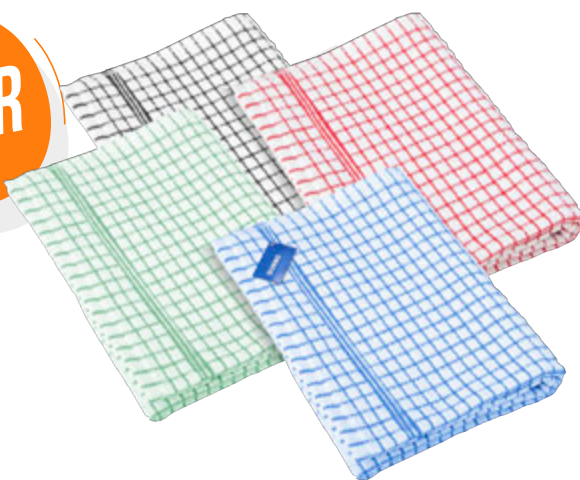

WTTSTR

Wonderdryer 3pk Terry Tea Towel

9416071060293

Inn/Ctn Qty: 6/48

TOP SELLER

238

Cotton Bobble Tea Towel

9416557309779

Inn/Ctn Qty: 12/72