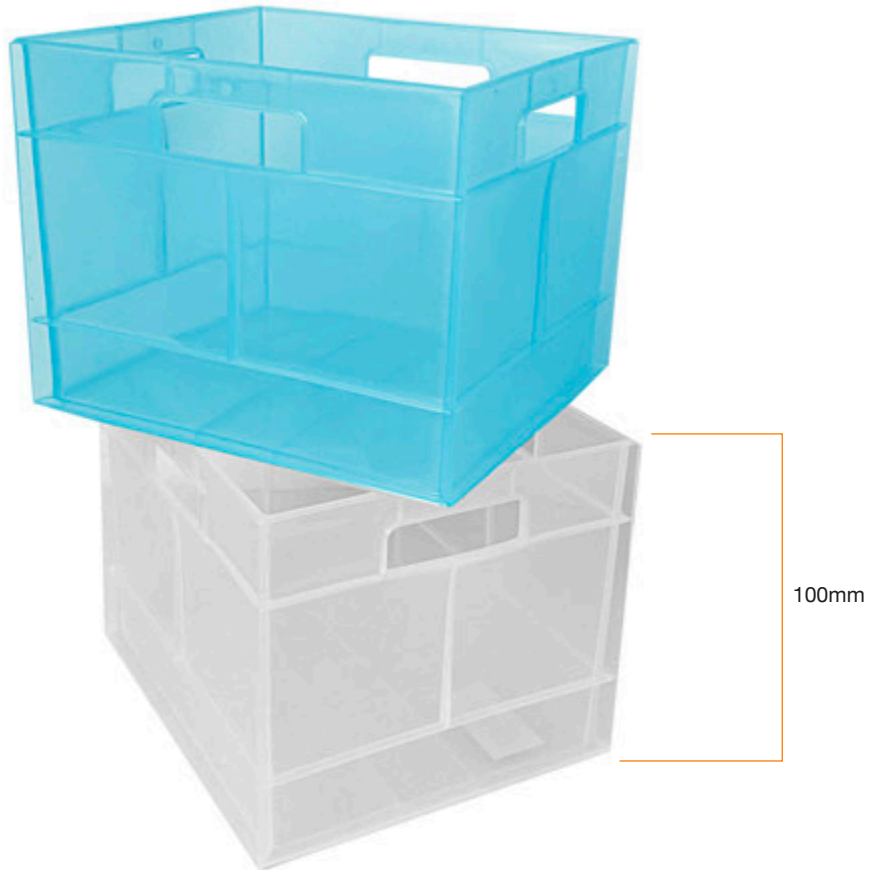

Great range of plastic storage boxes suitable for many types of general storage. Purposes include; kids toys, books and clothes. Also for general use around the house & garage. Easy handling with cut out handles. Available in clear, blue, green and pink.

Mini Hobby Cube

4060B

2.2L - Blue

M10 SKU: 111784

9414533055665

Pack size: 12

4060C

2.2L - Clear

M10 SKU: 111781

9414533055658

Pack size: 12