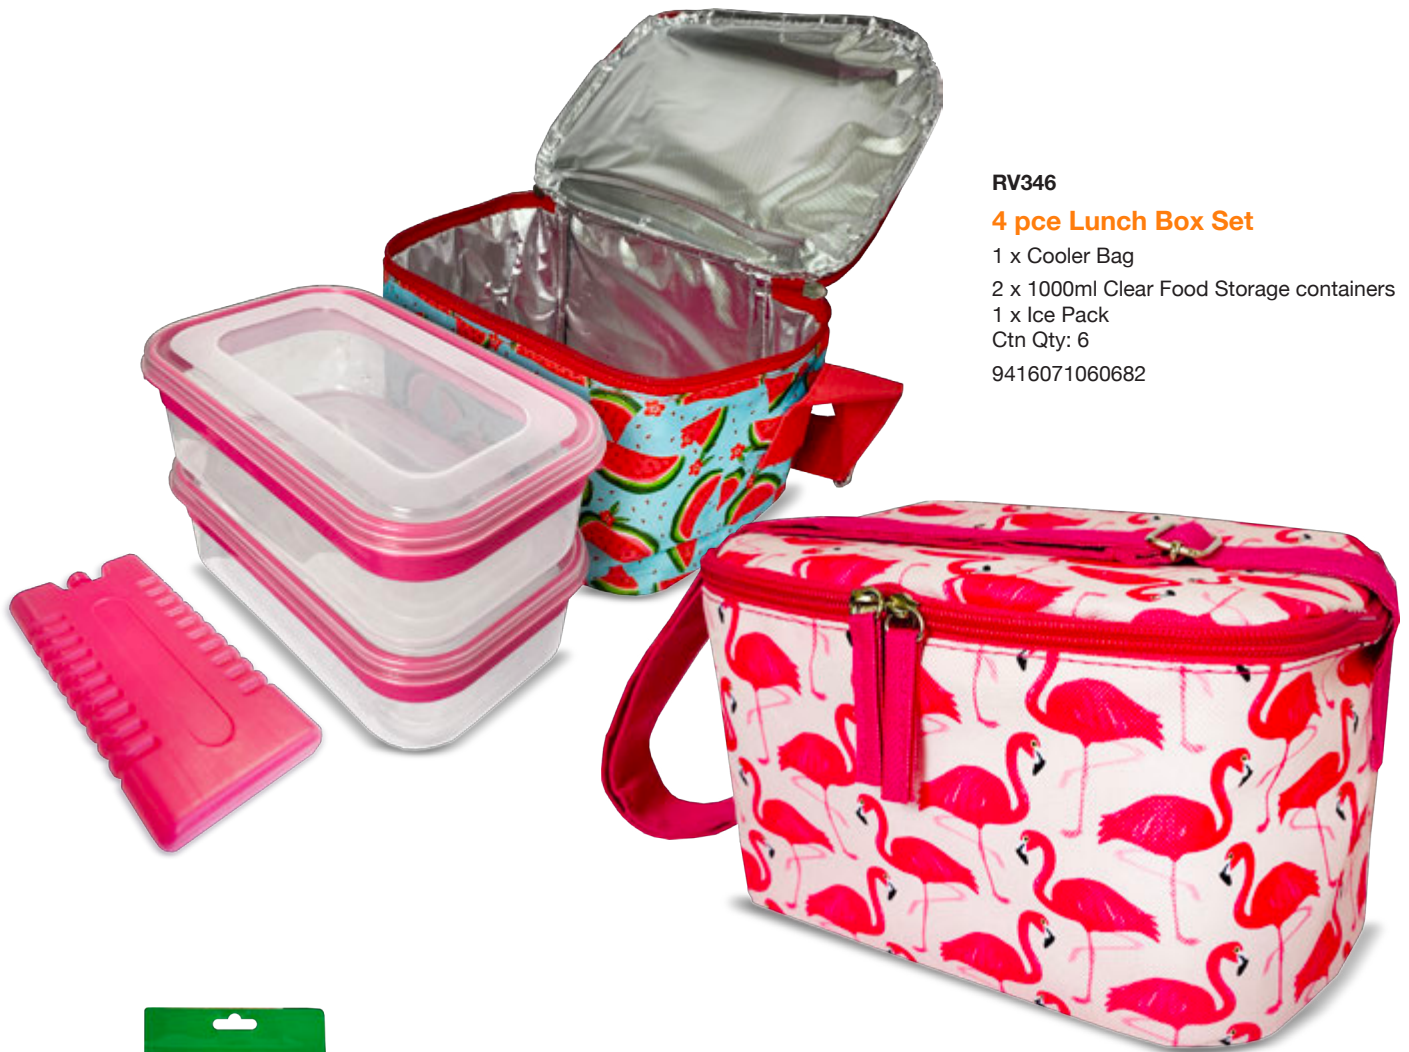

RV346

4 pce Lunch Box Set

- 1 x Cooler Bag
- 2 x 1000ml Clear Food Storage containers
- 1 x Ice Pack
- Ctn Qty: 6
- 9416071060682